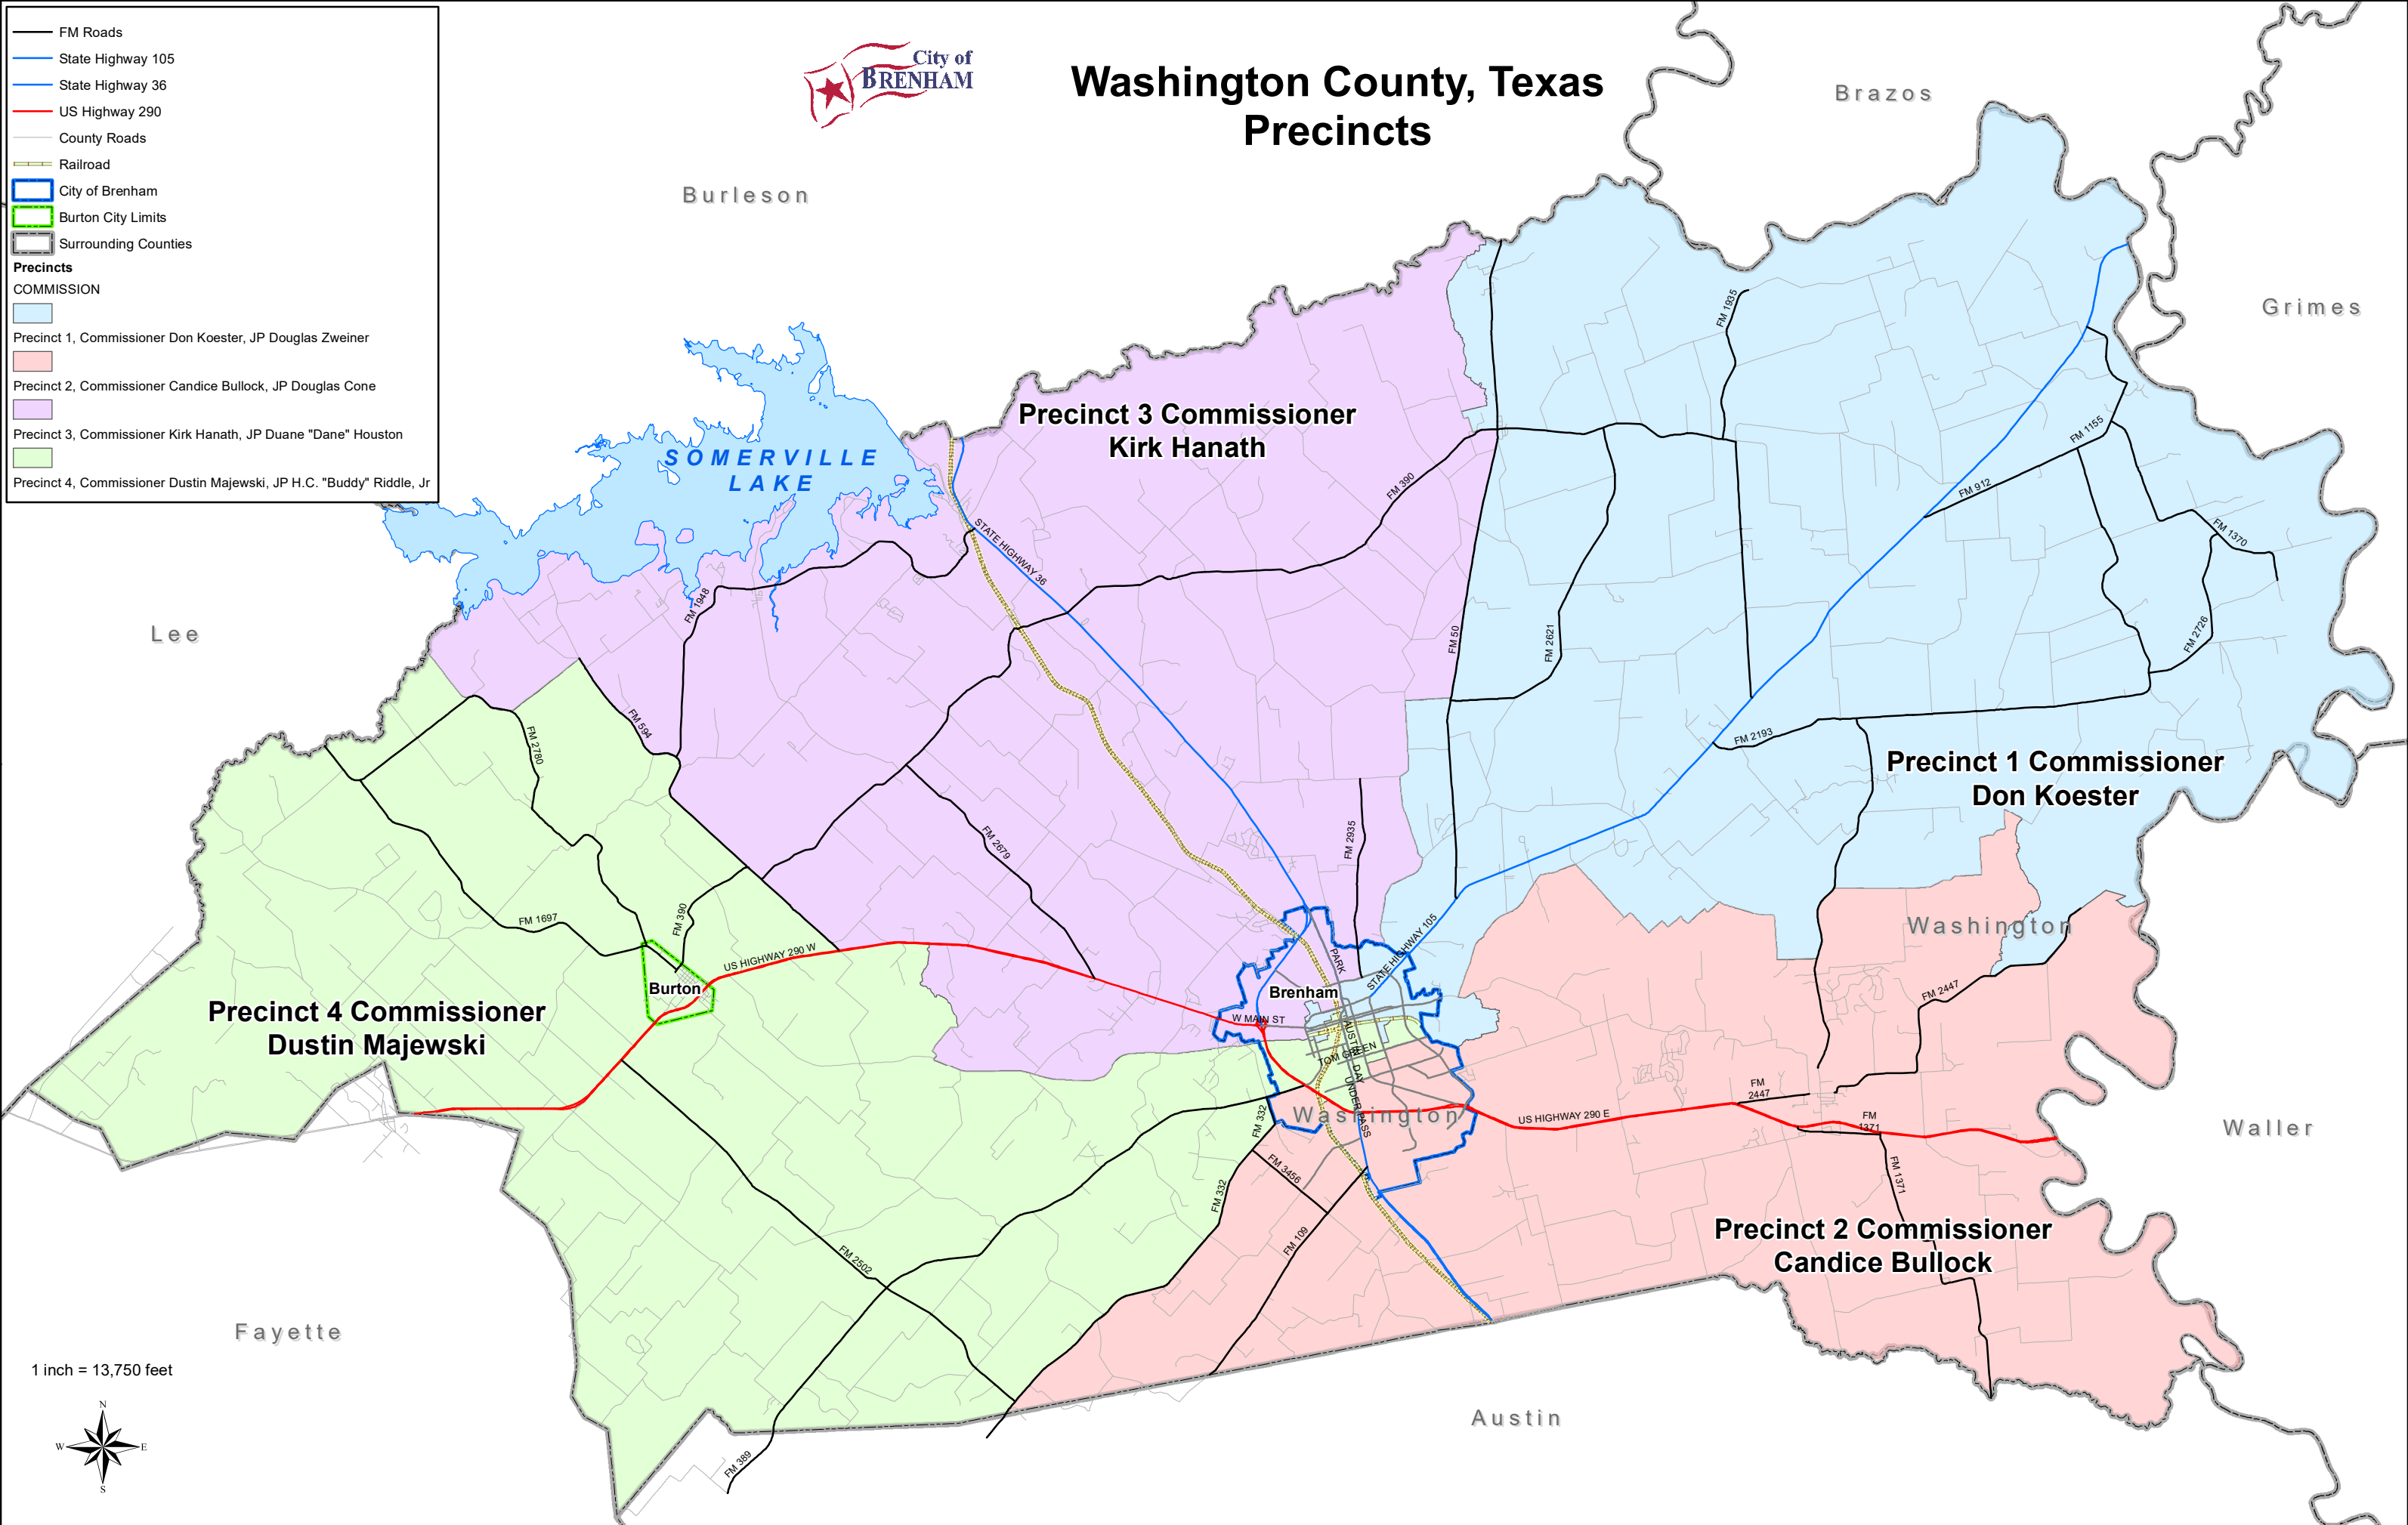

Washington County, Texas Precincts

— FM Roads
— State Highway 105
— State Highway 36
— US Highway 290
— County Roads
— Railroad
[Blue Outline] City of Brenham
[Green Outline] Burton City Limits
[Grey Outline] Surrounding Counties

Precincts

COMMISSION

[Light Blue Box] Precinct 1, Commissioner Don Koester, JP Douglas Zweiner

[Light Red Box] Precinct 2, Commissioner Candice Bullock, JP Douglas Cone

[Light Purple Box] Precinct 3, Commissioner Kirk Hanath, JP Duane "Dane" Houston

[Light Green Box] Precinct 4, Commissioner Dustin Majewski, JP H.C. "Buddy" Riddle, Jr

1 inch = 13,750 feet