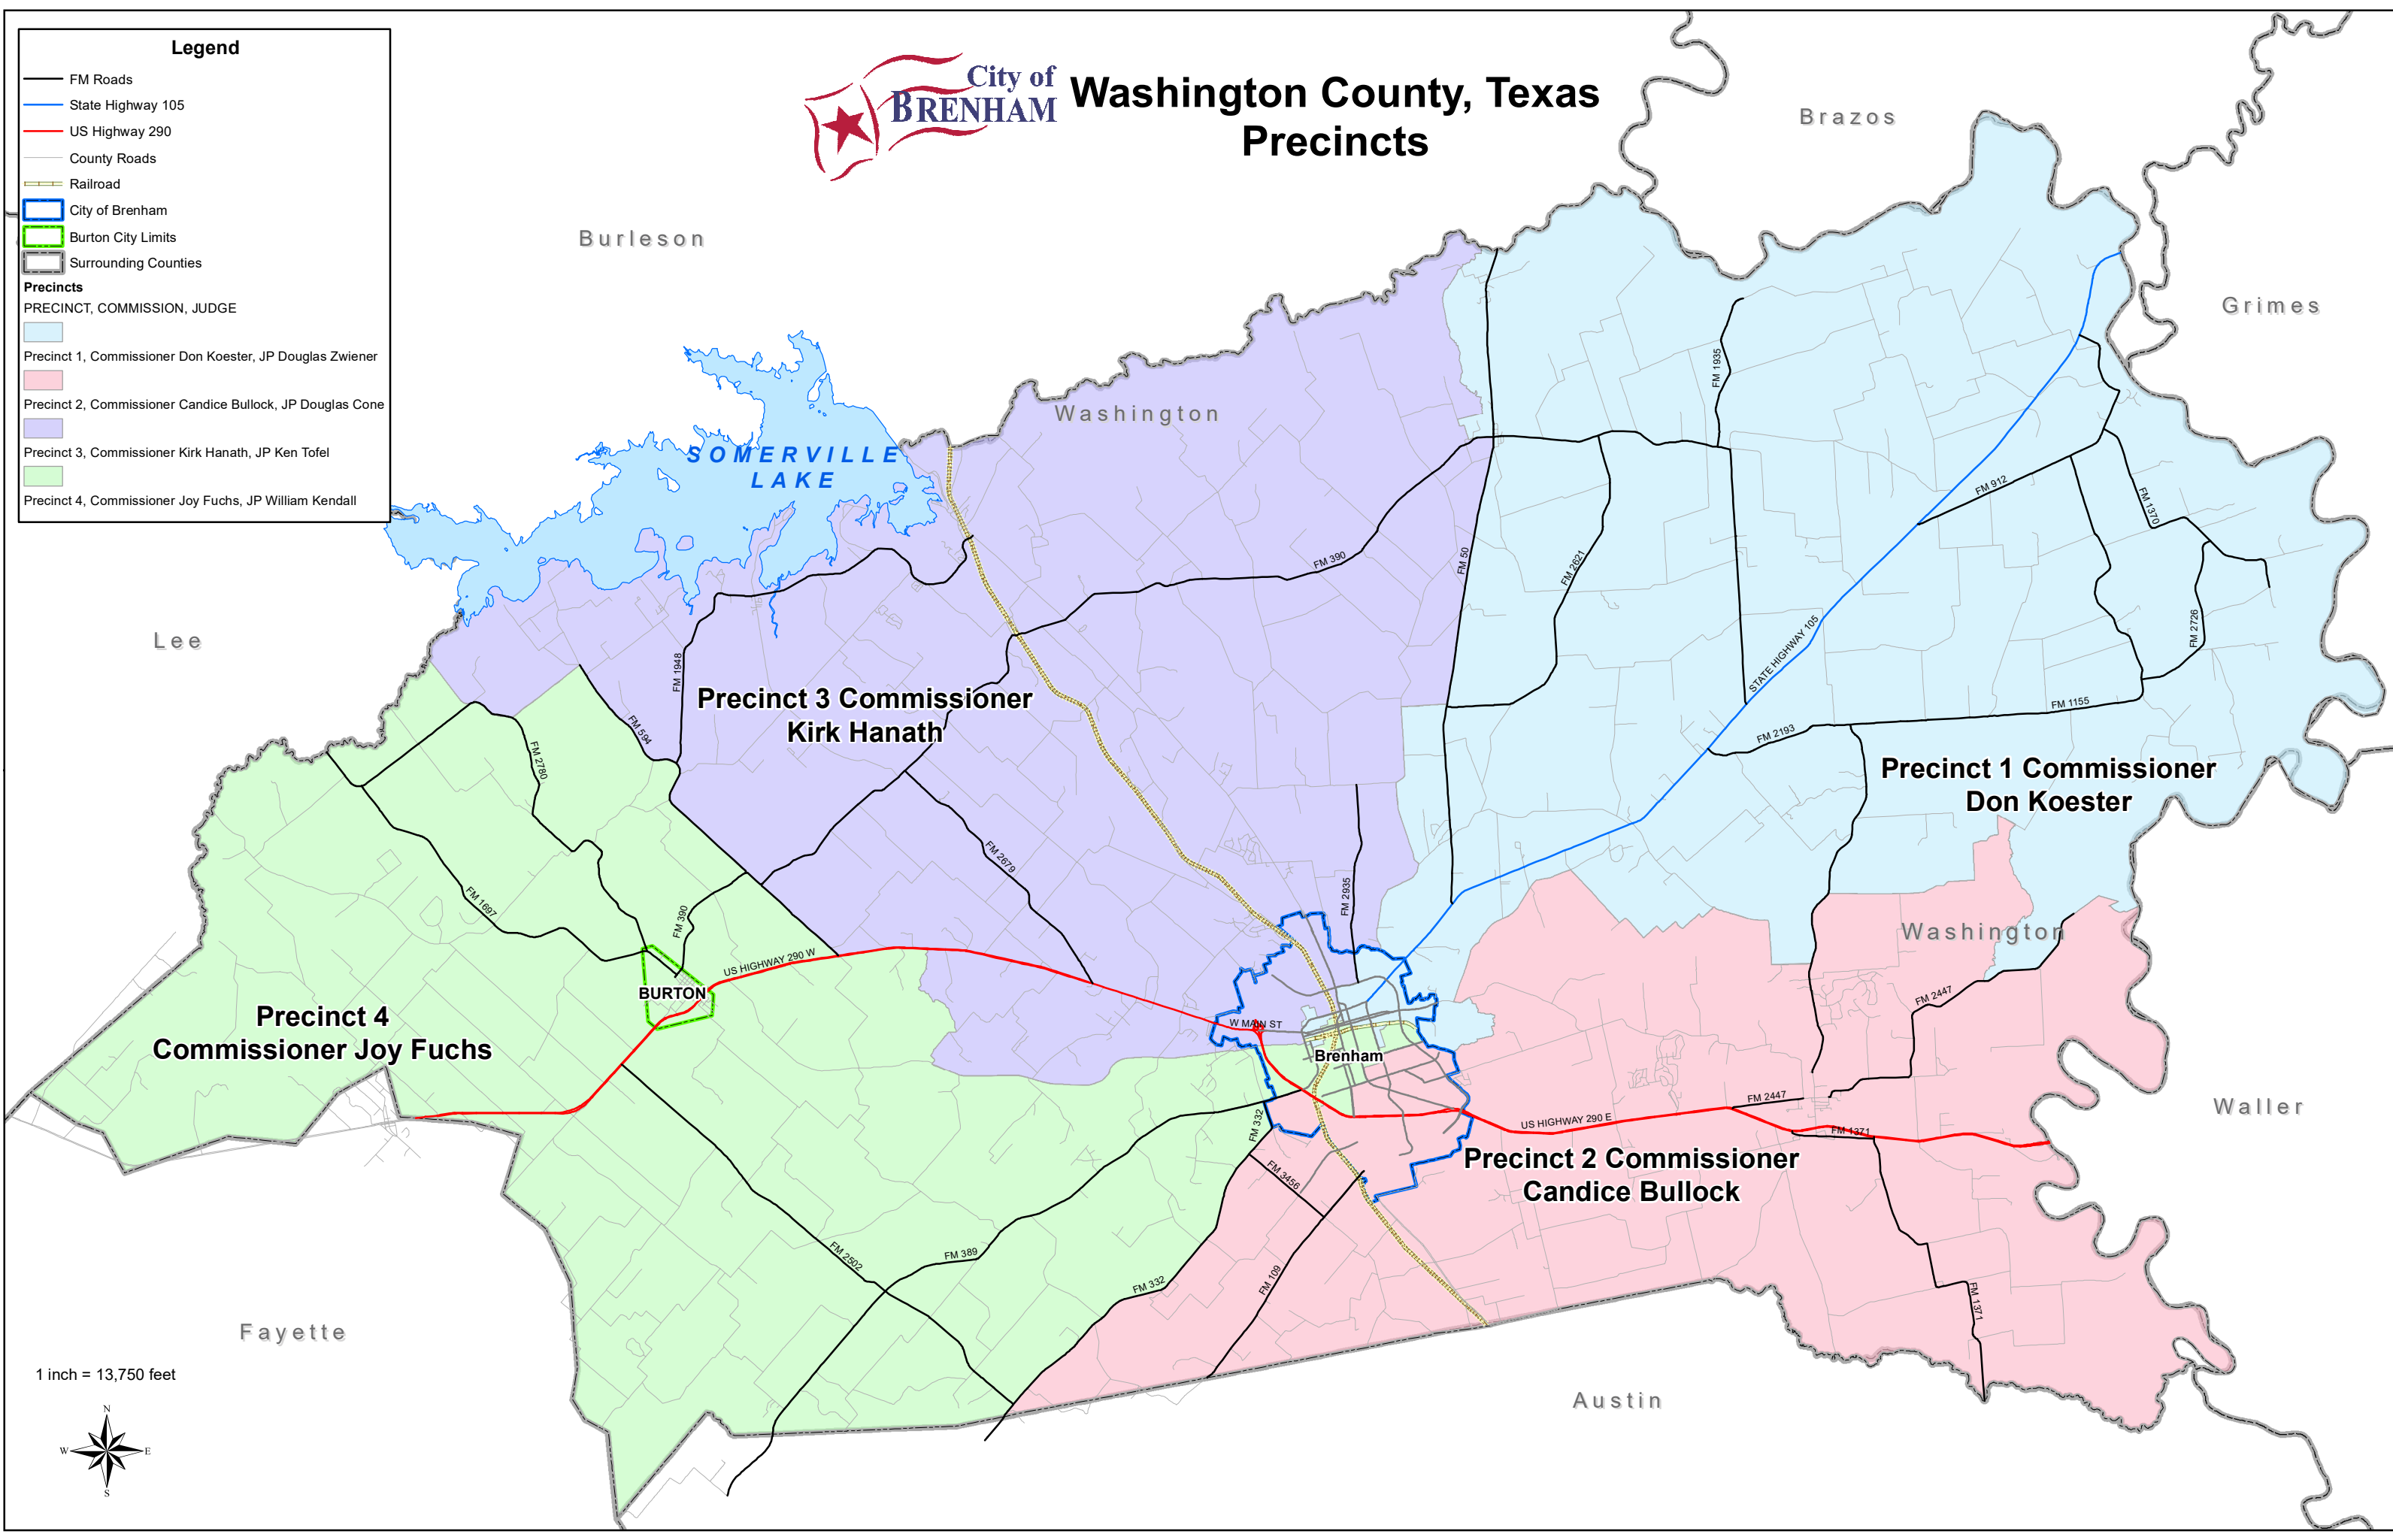

City of **BREHAM** Washington County, Texas Precincts

Legend

- FM Roads
- State Highway 105
- US Highway 290
- County Roads
- Railroad
- City of Brenham
- Burton City Limits
- Surrounding Counties

Precincts

PRECINCT, COMMISSIONER, JUDGE

- Precinct 1, Commissioner Don Koester, JP Douglas Zwiener
- Precinct 2, Commissioner Candice Bullock, JP Douglas Cone
- Precinct 3, Commissioner Kirk Hanath, JP Ken Tofel
- Precinct 4, Commissioner Joy Fuchs, JP William Kendall